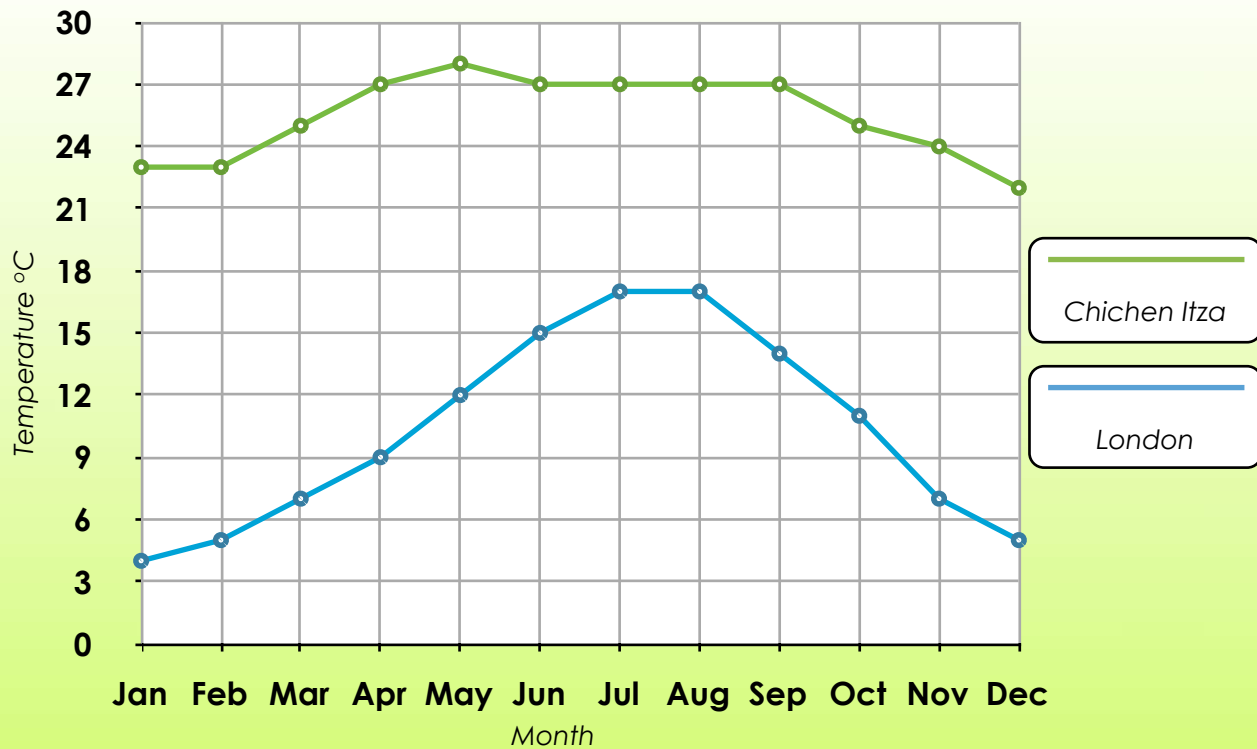

Name: \_\_\_\_\_ Date: \_\_\_\_\_

Look at this graph showing the difference in temperature between Chichen Itza, Mexico and London, England, then answer the questions.

**A graph to show the average monthly temperatures of Chichen Itza and London**

Name: \_\_\_\_\_ Date: \_\_\_\_\_

Use the Fact Cards to plot two lines on this graph to show the average temperatures in Palenque, Mexico and London, England. Don't forget to add a title and label each axis.